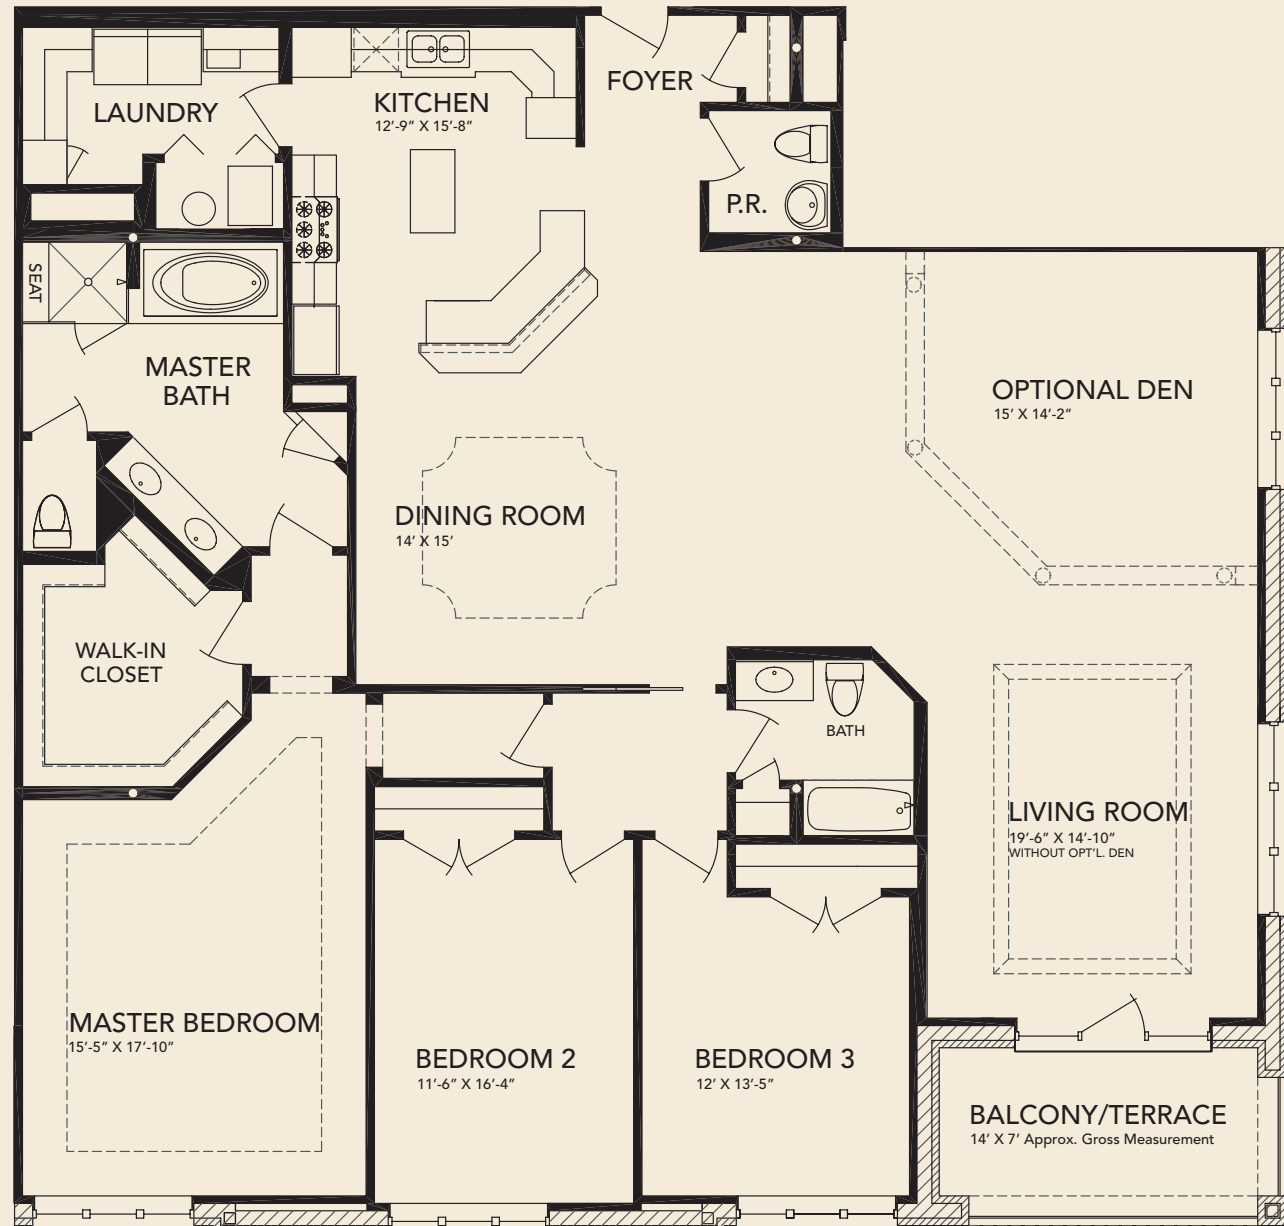

UNIT G

BENTON TERRACE

BENTON TERRACE

BENTON TERRACE

BENTON TERRACE

BENTON TERRACE

BENTON TERRACE

2,809 Square Feet—Gross
2,630 Square Feet—Net
100 Square Feet—Balcony/Terrace