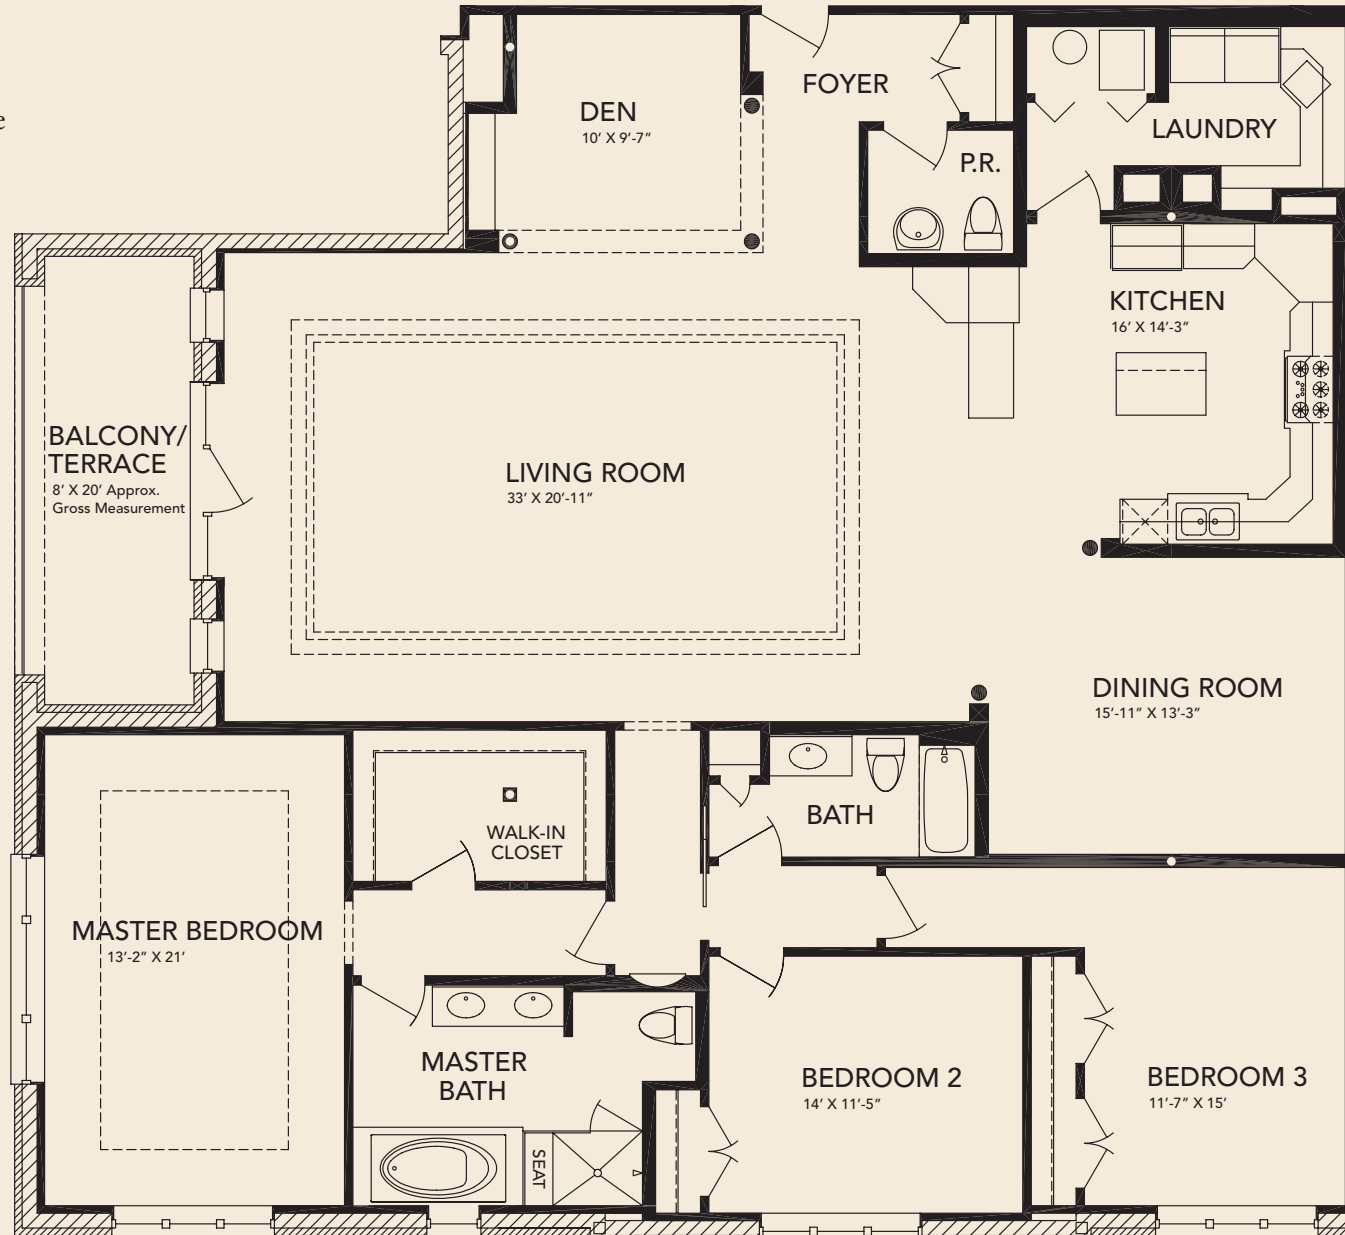

# UNIT E

BENTON TERRACE BENTON TERRACE BENTON TERRACE BENTON TERRACE BENTON TERRACE BENTON TERRACE BENTON TERRACE

2,908 Square Feet—Gross  
2,705 Square Feet—Net  
160 Square Feet—Balcony/Terrace

All specifications, equipment, dimensions and prices may be subject to change at any time without notice.