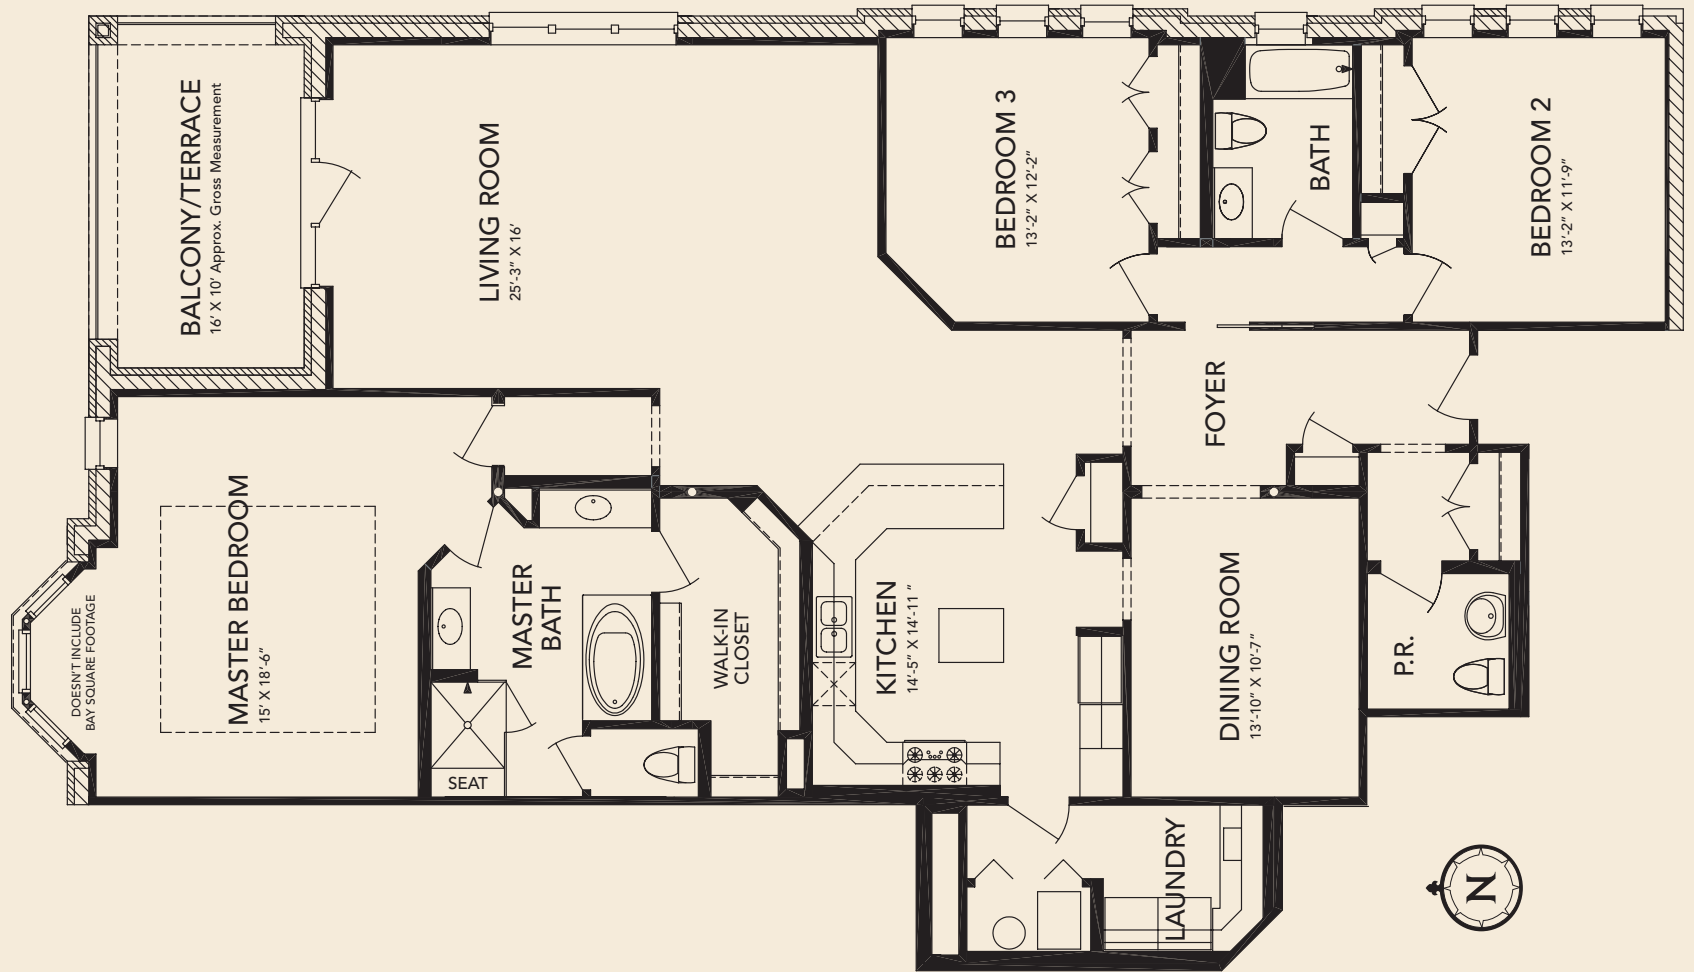

# UNIT D

BENTON TERRACE

BENTON TERRACE

BENTON TERRACE

BENTON TERRACE

BENTON TERRACE

BENTON TERRACE

2,505 Square Feet—Gross  
2,314 Square Feet—Net  
160 Square Feet—Balcony/Terrace