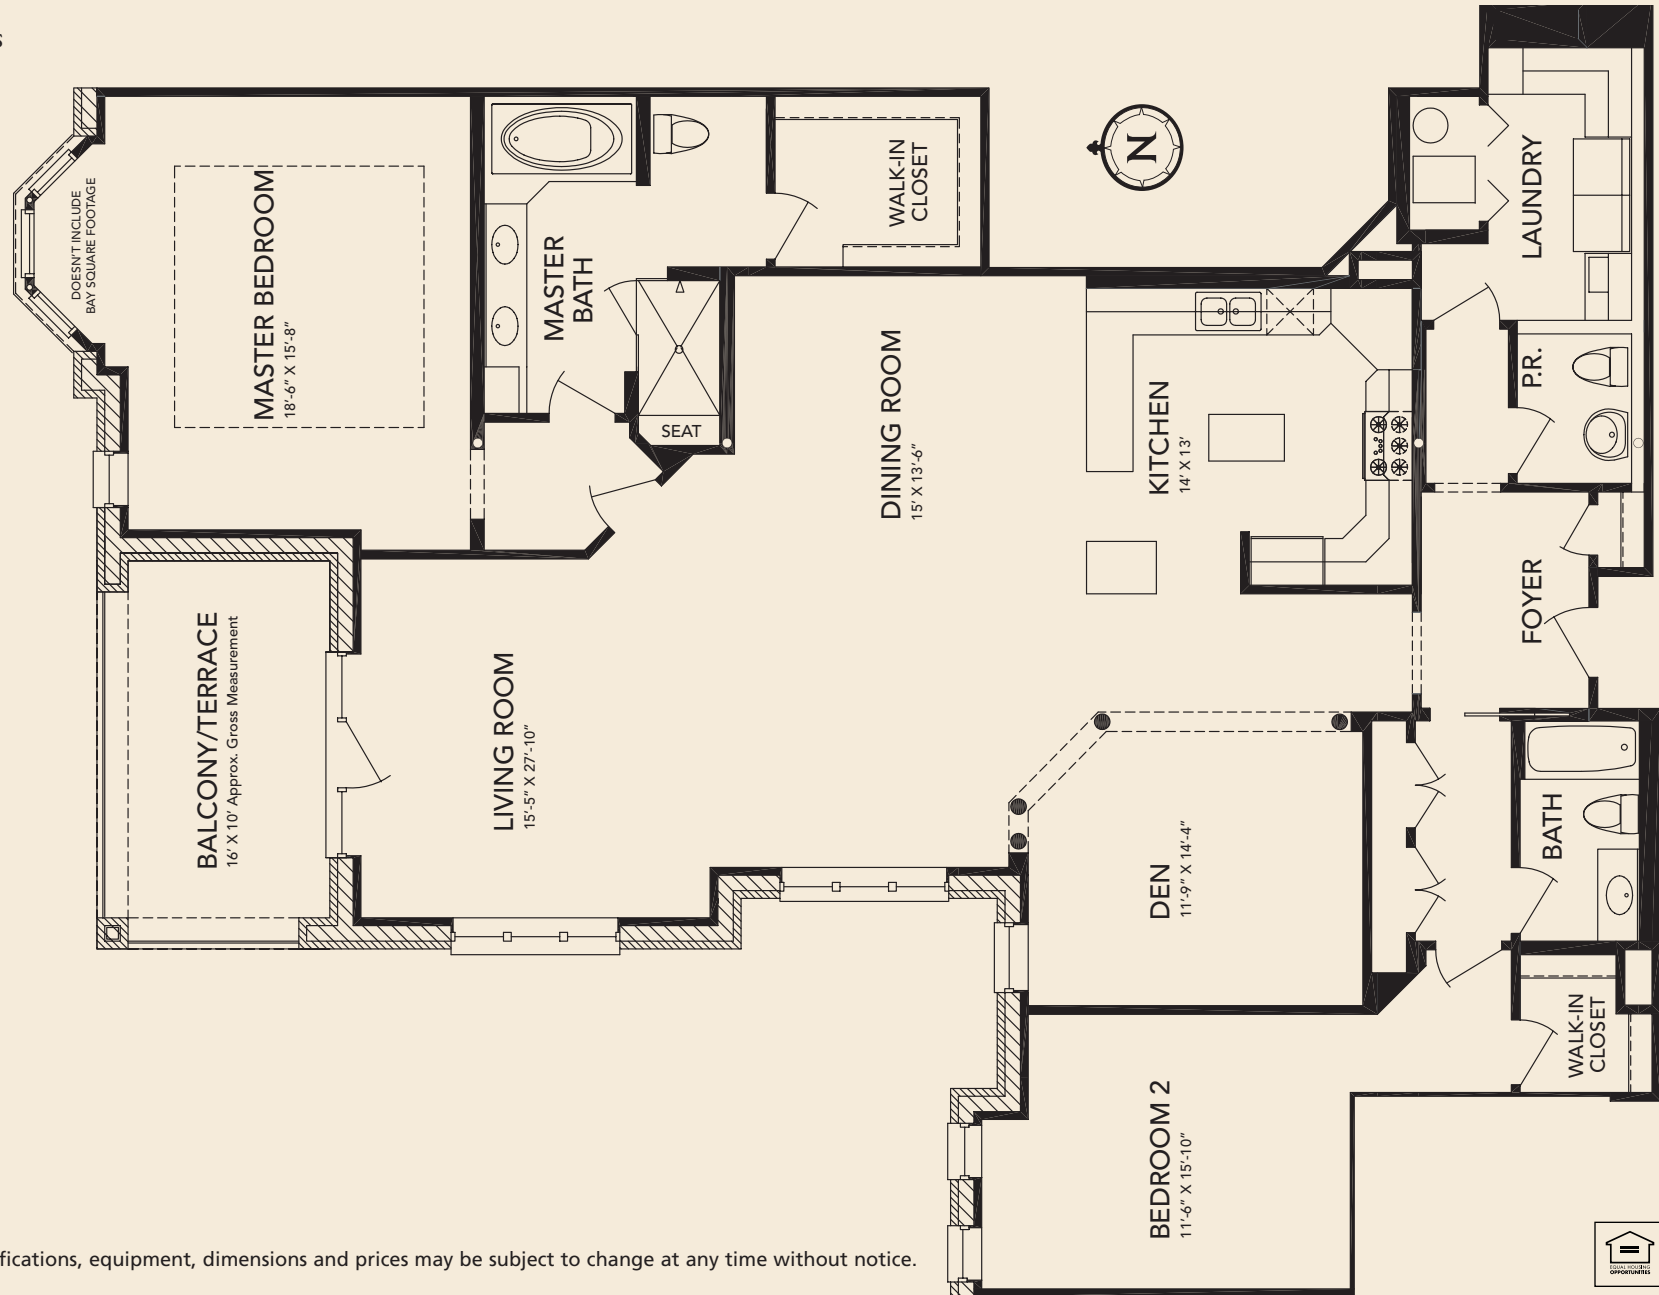

UNIT C

BENTON TERRACE BENTON TERRACE BENTON TERRACE BENTON TERRACE BENTON TERRACE BENTON TERRACE

2,539 Square Feet—Gross
2,348 Square Feet—Net
160 Square Feet—
Balcony/Terrace

All specifications, equipment, dimensions and prices may be subject to change at any time without notice.