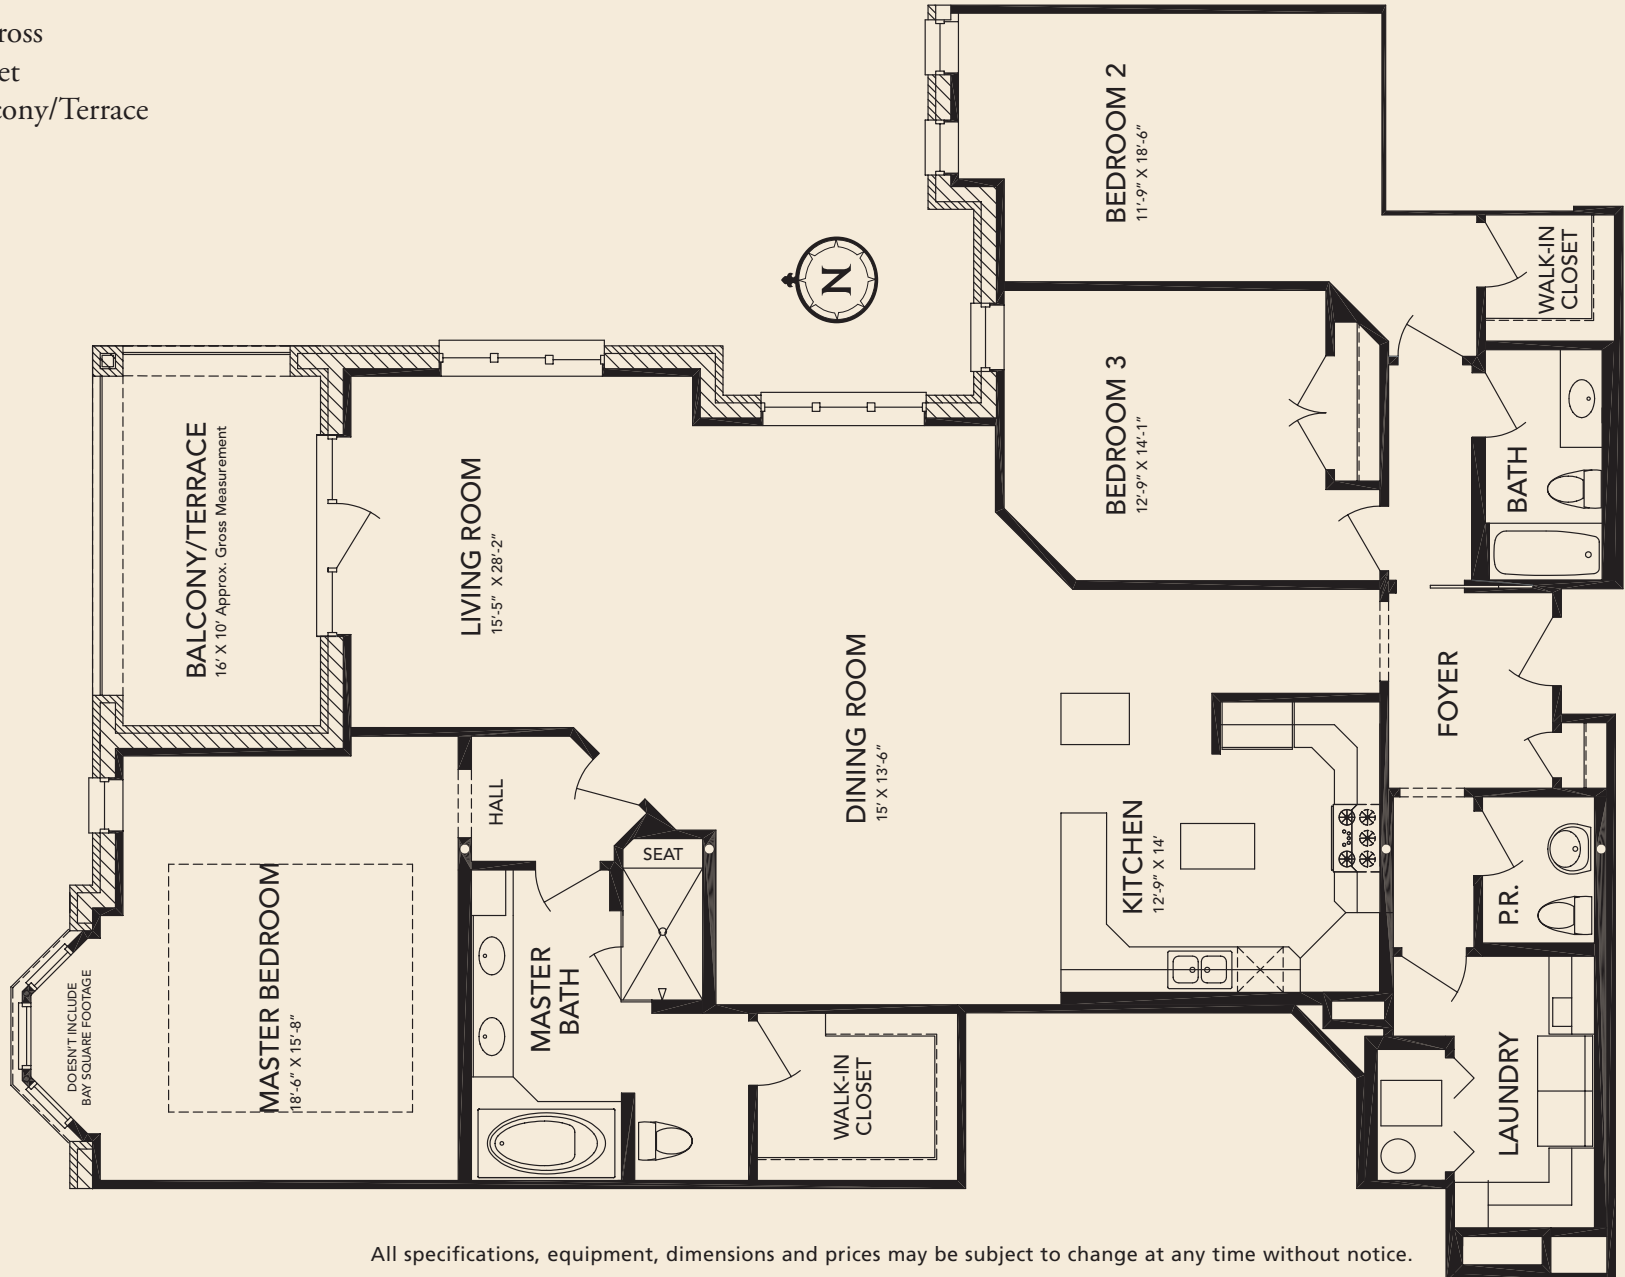

UNIT B

BENTON TERRACE BENTON TERRACE BENTON TERRACE BENTON TERRACE BENTON TERRACE BENTON TERRACE

2,558 Square Feet—Gross
2,367 Square Feet—Net
160 Square Feet—Balcony/Terrace

All specifications, equipment, dimensions and prices may be subject to change at any time without notice.