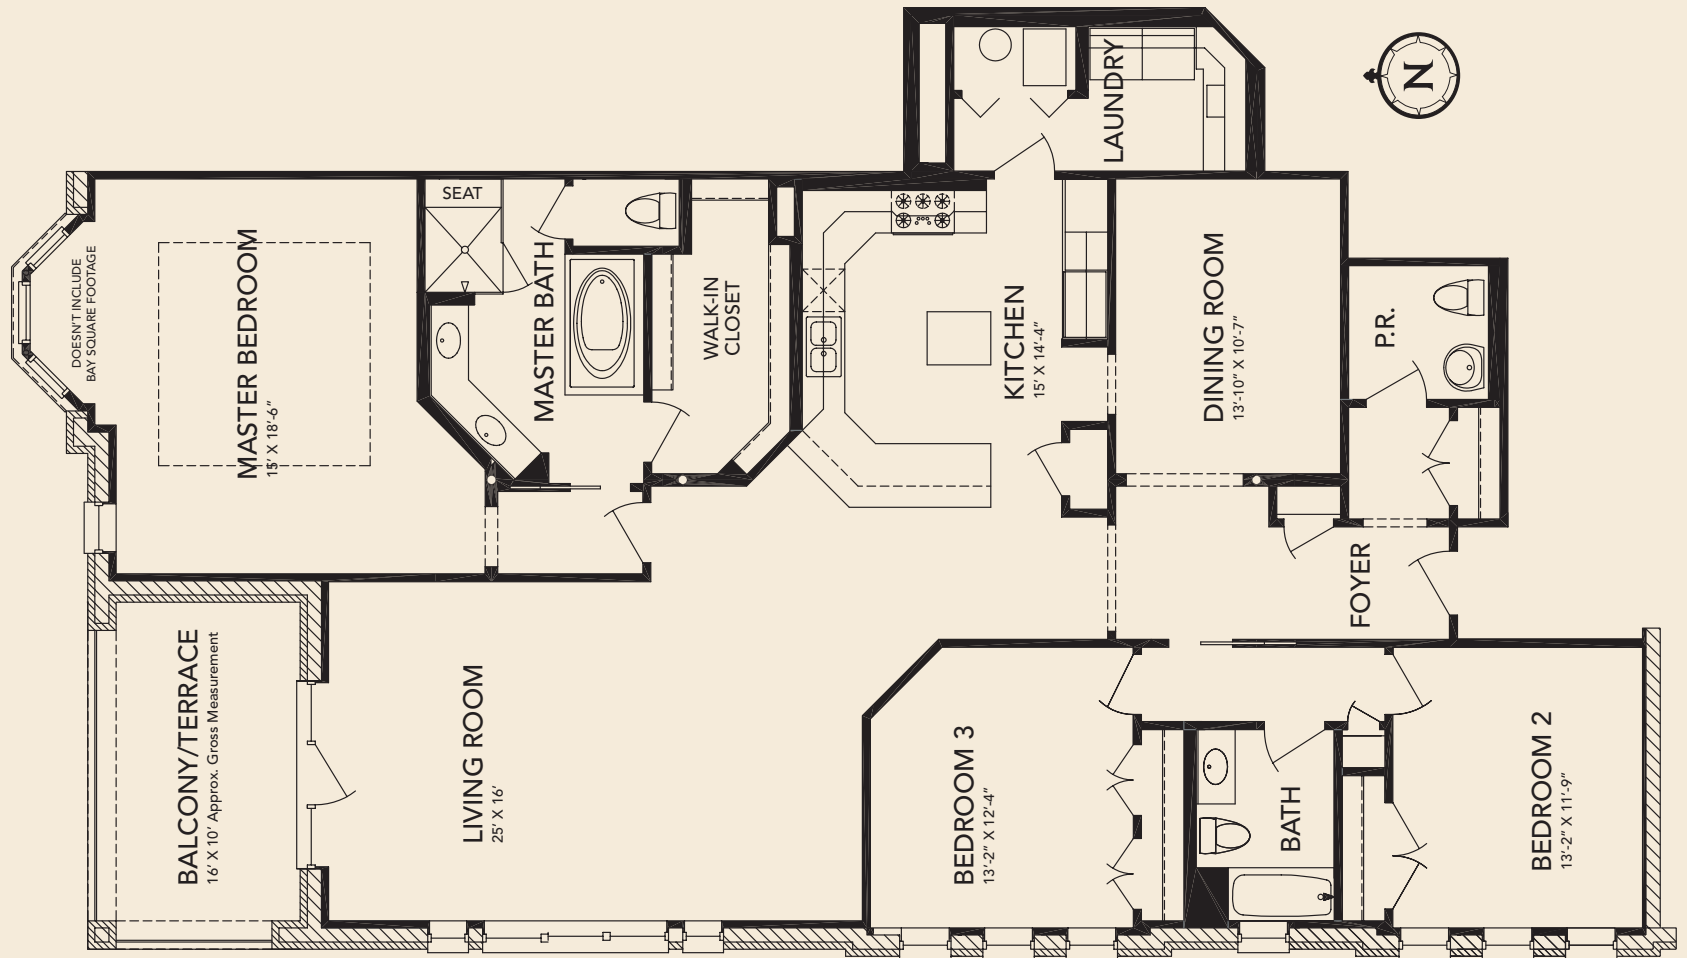

# UNIT A

BENTON TERRACE BENTON TERRACE BENTON TERRACE BENTON TERRACE BENTON TERRACE BENTON TERRACE

2,505 Square Feet—Gross  
2,312 Square Feet—Net  
160 Square Feet—Balcony/Terrace

All specifications, equipment, dimensions and prices may be subject to change at any time without notice.